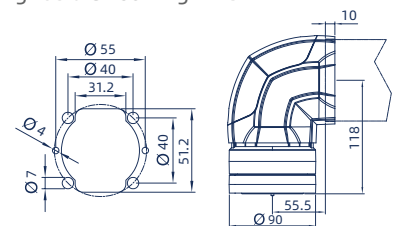

#### Housing connection part for supporting arm, diameter 90mm

Material and surface finish: cast aluminium--bright silver baking finish

Rotation angle: 320°

Material number: ES301265

Order number: 6085.301

#### 90° degree adapter for supporting arm connection, diameter 90mm

Material and surface finish: cast aluminium--bright silver baking finish

Rotation angle: 320°

Material number: ES301266

Order number: 6085.380