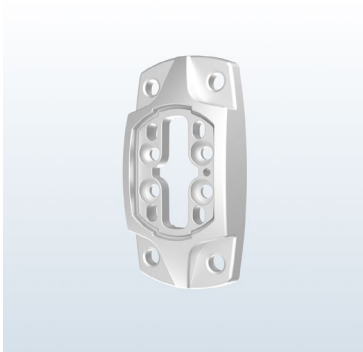

### Arm Components

#### Connection part of model 48

Material and surface finish: Aluminum alloy oxidation

Rotation angle: 320°

Material number: ES500173

Order number: ES500173

#### 90° corner fastener

Material and surface finish: cast aluminium--bright silver baking finish

Rotation angle: 320°

Material number: ES301274

Order number: 6085.600