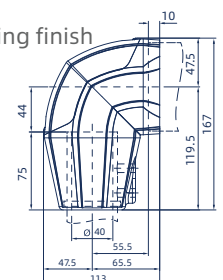

6085 Series Arm Components

Arm Components

Housing connection part for supporting arm 120x65mm

Material and surface finish: cast aluminium--bright silver baking finish

Rotation angle: 320°

Material number: ES301307

Order number: 6085.340

Housing connection part for supporting arm, diameter 90mm

Material and surface finish: cast aluminium--bright silver baking finish

Rotation angle: 320°

Material number: ES301265

Order number: 6085.301

90° degree adapter for supporting arm connection, diameter 90mm

Material and surface finish: cast aluminium--bright silver baking finish

Rotation angle: 320°

Material number: ES301266

Order number: 6085.380

90° corner adapter for connecting arm pipe of Model 60 to Model 48

Material and surface finish: cast aluminium--bright silver baking finish

Rotation angle: 320°

Material number: ES301267

Order number: 6085.640