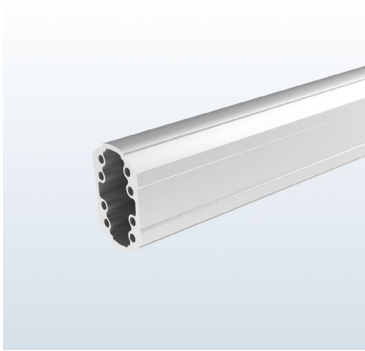

### Pipe

#### Supporting pipe Model 60

Material and surface finish: Anodized aluminum profile

Material number: ES203903

Order number: 6085.025 (250mm)  
6085.050 (500mm)  
6085.100 (1000mm)  
6085.200 (2000mm)