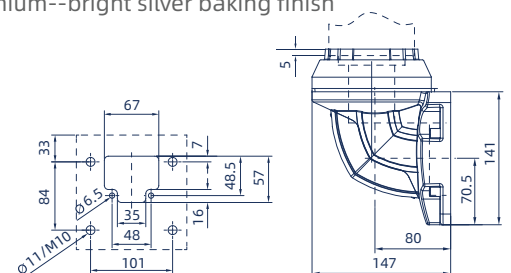

Wall mounted splicer of model 60, vertical outlet

Material and surface finish: cast aluminium--bright silver baking finish

Rotation angle: 320°

Material number: ES301272

Order number: 6085.760