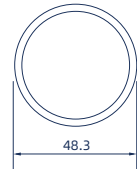

6085 Series Arm Components

Pipe

Supporting pipe Model 60

Material and surface finish: Anodized aluminum profile

Material number: ES203903

Order number: 6085.025 (250mm)
6085.050 (500mm)
6085.100 (1000mm)
6085.200 (2000mm)

Supporting pipe Model 48

Material and surface finish: Stainless steel

Material number: XB48-100

Order number: XB48-025 (250mm)
XB48-050 (500mm)
XB48-100 (1000mm)