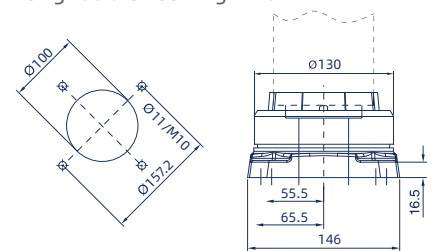

Top mounted splicer with vertical outlet

Material and surface finish: cast aluminium--bright silver baking finish

Rotation angle: 320°

Material number: ES301270

Order number: 6085.720