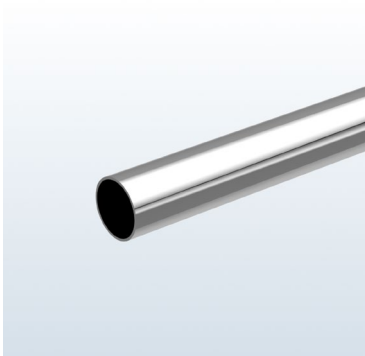

### Pipe

#### Supporting pipe Model 60

Material and surface finish: Anodized aluminum profile

Material number: ES203903

Order number: 6085.025 (250mm)  
6085.050 (500mm)  
6085.100 (1000mm)  
6085.200 (2000mm)

#### Supporting pipe Model 48

Material and surface finish: Stainless steel

Material number: XB48-100

Order number: XB48-025 (250mm)  
XB48-050 (500mm)  
XB48-100 (1000mm)