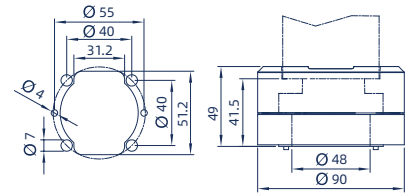

#### Housing connection part for supporting arm 120x65mm

Material and surface finish: cast aluminium--bright silver baking finish

Rotation angle: 320°

Material number: ES301307

Order number: 6085.340

#### Housing connection part for supporting arm, diameter 90mm

Material and surface finish: cast aluminium--bright silver baking finish

Rotation angle: 320°

Material number: ES301265

Order number: 6085.301