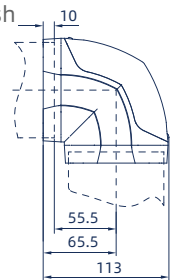

### Arm Components

#### Connection part of model 48

Material and surface finish: Aluminum alloy oxidation

Rotation angle: 320°

Material number: ES500173

Order number: ES500173

#### 90° corner fastener

Material and surface finish: cast aluminium--bright silver baking finish

Rotation angle: 320°

Material number: ES301274

Order number: 6085.600