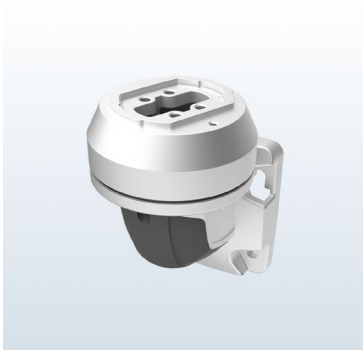

### Arm Components

#### Top mounted splicer with vertical outlet

Material and surface finish: cast aluminium--bright silver baking finish

Rotation angle: 320°

Material number: ES301270

Order number: 6085.720

#### Wall mounted splicer of model 60, horizontal outlet

Material and surface finish: cast aluminium--bright silver baking finish

Rotation angle: 320°

Material number: ES301271

Order number: 6085.740