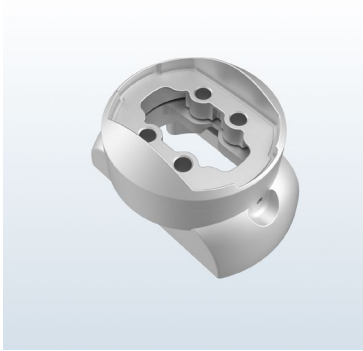

#### Supporting pipe Model 60

Material and surface finish: Anodized aluminum profile

Material number: ES203903

Order number: 6085.025 (250mm)  
6085.050 (500mm)  
6085.100 (1000mm)  
6085.200 (2000mm)

#### Supporting pipe Model 48

Material and surface finish: Stainless steel

Material number: XB48-100

Order number: XB48-025 (250mm)  
XB48-050 (500mm)  
XB48-100 (1000mm)

### Arm Components

#### 90° corner fastener

Material and surface finish: cast aluminium--bright silver baking finish

Rotation angle: 320°

Material number: ES301274

Order number: 6085.600