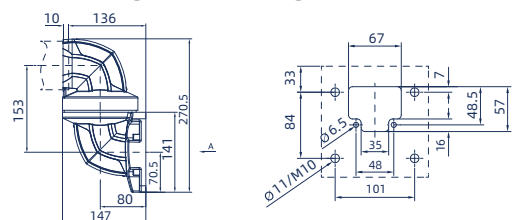

Wall mounted splicer of model 60, horizontal outlet

Material and surface finish: cast aluminium--bright silver baking finish

Rotation angle: 320°

Material number: ES301271

Order number: 6085.740