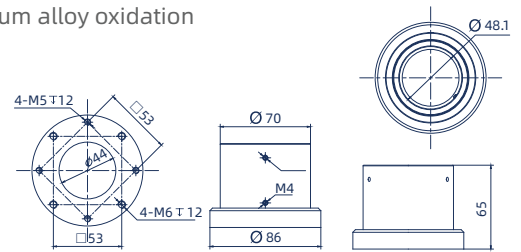

### Arm Components

#### Connection part of model 48

Material and surface finish: Aluminum alloy oxidation

Rotation angle: 320°

Material number: ES500173

Order number: ES500173