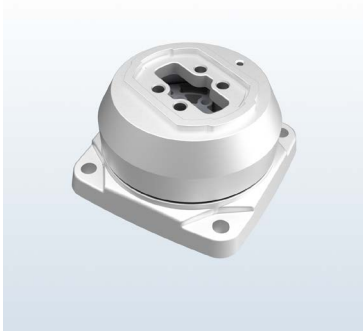

### Arm Components

#### Top mounted splicer with horizontal outlet

Material and surface finish: cast aluminium--bright silver baking finish

Rotation angle: 320°

Material number: ES301269

Order number: 6085.700