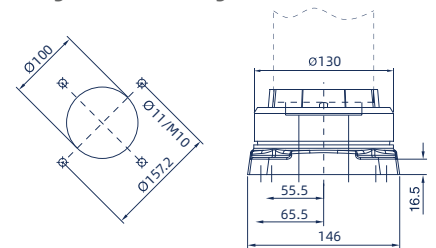

Top mounted splicer with vertical outlet

Material and surface finish: cast aluminium--bright silver baking finish

Rotation angle: 320°

Material number: ES301270

Order number: 6085.720