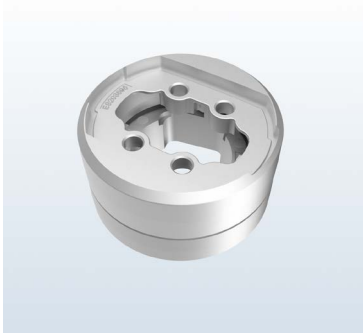

#### Supporting pipe Model 48

Material and surface finish: Stainless steel

Material number: XB48-100

Order number: XB48-025 (250mm)  
XB48-050 (500mm)  
XB48-100 (1000mm)

### Arm Components

#### Connection component, size 120x65mm

Material and surface finish: cast aluminium--bright silver baking finish

Rotation angle: 320°

Material number: ES301307

Order number: 6085.340

#### Connection component, dia. 90mm

Material and surface finish: cast aluminium--bright silver baking finish

Rotation angle: 320°

Material number: ES301265

Order number: 6085.301