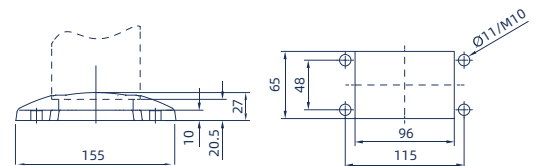

Wall soleplate fixed type 60

Material and surface finish: cast aluminium--bright silver baking finish

Rotation angle: 320°

Material number: ES203899

Order number: 6085.820