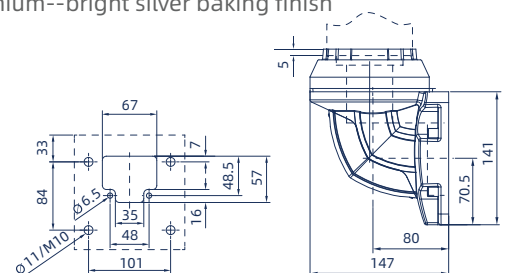

Wall mounted splicer of model 60, vertical outlet

Material and surface finish: cast aluminium--bright silver baking finish

Rotation angle: 320°

Material number: ES301272

Order number: 6085.760