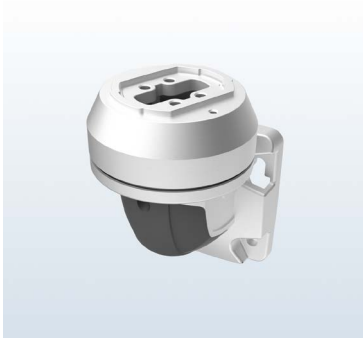

#### Top mounted splicer with vertical outlet

Material and surface finish: cast aluminium--bright silver baking finish

Rotation angle: 320°

Material number: ES301270

Order number: 6085.720

#### Wall mounted splicer of model 60, horizontal outlet

Material and surface finish: cast aluminium--bright silver baking finish

Rotation angle: 320°

Material number: ES301271

Order number: 6085.740