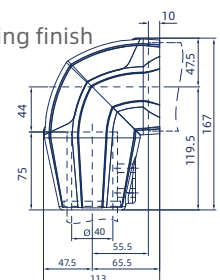

6085 Series Arm Components

Arm Components

Connection component, size 120x65mm

Material and surface finish: cast aluminium--bright silver baking finish

Rotation angle: 320°

Material number: ES301307

Order number: 6085.340

Connection component, dia. 90mm

Material and surface finish: cast aluminium--bright silver baking finish

Rotation angle: 320°

Material number: ES301265

Order number: 6085.301

90° adapter, dia. 90mm

Material and surface finish: cast aluminium--bright silver baking finish

Rotation angle: 320°

Material number: ES301266

Order number: 6085.380

90° corner adapter, for model 6085 and 48

Material and surface finish: cast aluminium--bright silver baking finish

Rotation angle: 320°

Material number: ES301267

Order number: 6085.640