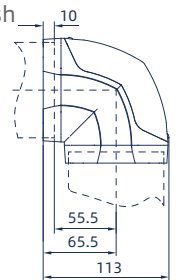

### Arm Components

#### Connection part of model 48

Material and surface finish: Aluminum alloy oxidation

Rotation angle: 320°

Material number: ES500173

Order number: ES500173

#### 90° corner fastener

Material and surface finish: cast aluminium--bright silver baking finish

Rotation angle: 320°

Material number: ES301274

Order number: 6085.600