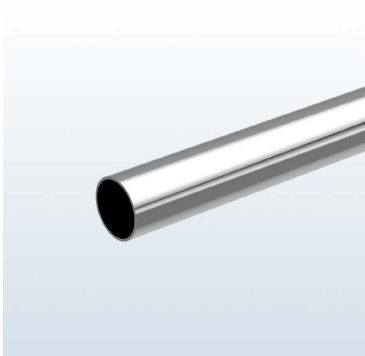

### Pipe

#### Supporting pipe Model 60

Material and surface finish: Anodized aluminum profile

Material number: ES203903

Order number: 6085.025 (250mm)  
6085.050 (500mm)  
6085.100 (1000mm)  
6085.200 (2000mm)

#### Supporting pipe Model 48

Material and surface finish: Stainless steel

Material number: XB48-100

Order number: XB48-025 (250mm)  
XB48-050 (500mm)  
XB48-100 (1000mm)