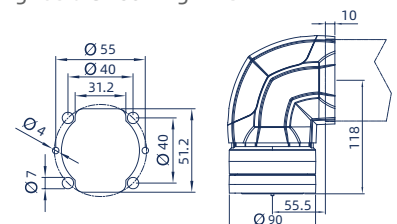

#### Connection component, size 120x65mm

Material and surface finish: cast aluminium--bright silver baking finish

Rotation angle: 320°

Material number: ES301307

Order number: 6085.340

#### Connection component, dia. 90mm

Material and surface finish: cast aluminium--bright silver baking finish

Rotation angle: 320°

Material number: ES301265

Order number: 6085.301

#### 90° adapter, dia. 90mm

Material and surface finish: cast aluminium--bright silver baking finish

Rotation angle: 320°

Material number: ES301266

Order number: 6085.380