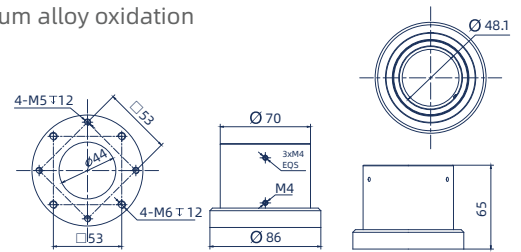

### Arm Components

#### Connection part of model 48

Material and surface finish: Aluminum alloy oxidation

Rotation angle: 320°

Material number: ES500173

Order number: ES500173