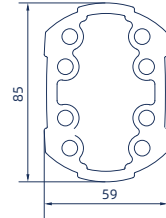

Supporting pipe Model 48

Material and surface finish: Stainless steel

Material number: XB48-100

Order number: XB48-025 (250mm)
XB48-050 (500mm)
XB48-100 (1000mm)