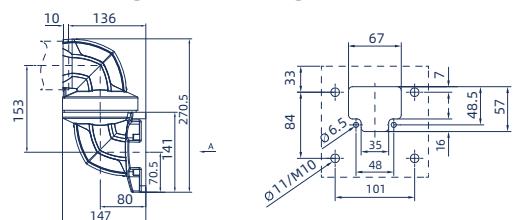

Wall mounted splicer of model 60, horizontal outlet

Material and surface finish: cast aluminium--bright silver baking finish

Rotation angle: 320°

Material number: ES301271

Order number: 6085.740