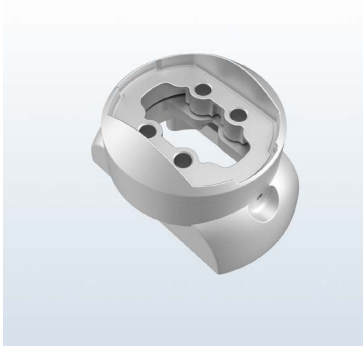

#### Supporting pipe Model 60

Material and surface finish: Anodized aluminum profile

Material number: ES203903

Order number: 6085.025 (250mm)  
6085.050 (500mm)  
6085.100 (1000mm)  
6085.200 (2000mm)

#### Supporting pipe Model 48

Material and surface finish: Stainless steel

Material number: XB48-100

Order number: XB48-025 (250mm)  
XB48-050 (500mm)  
XB48-100 (1000mm)

### Arm Components

#### Connection component, size 120x65mm

Material and surface finish: cast aluminium--bright silver baking finish

Rotation angle: 320°

Material number: ES301307

Order number: 6085.340