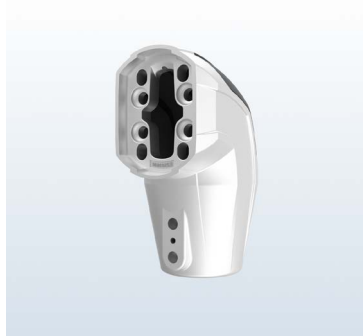

### Arm Components

#### Connection component, size 120x65mm

Material and surface finish: cast aluminium--bright silver baking finish

Rotation angle: 320°

Material number: ES301307

Order number: 6085.340

#### Connection component, dia. 90mm

Material and surface finish: cast aluminium--bright silver baking finish

Rotation angle: 320°

Material number: ES301265

Order number: 6085.301

#### 90° adapter, dia. 90mm

Material and surface finish: cast aluminium--bright silver baking finish

Rotation angle: 320°

Material number: ES301266

Order number: 6085.380