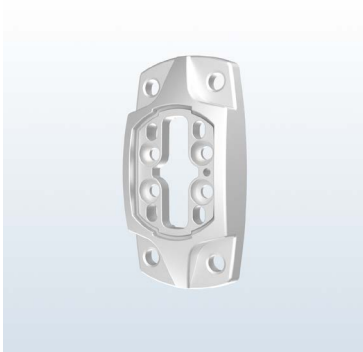

### Arm Components

#### Connection part of model 48

Material and surface finish: Aluminum alloy oxidation

Rotation angle: 320°

Material number: ES500173

Order number: ES500173

#### 90° corner fastener

Material and surface finish: cast aluminium--bright silver baking finish

Rotation angle: 320°

Material number: ES301274

Order number: 6085.600