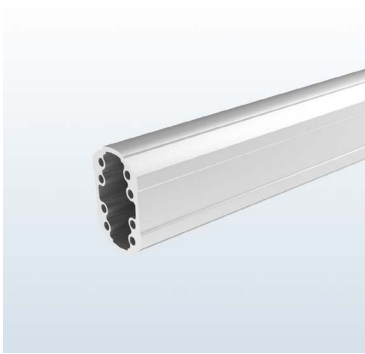

### Pipe

#### Supporting pipe Model 60

Material and surface finish: Anodized aluminum profile

Material number: ES203903

Order number: 6085.025 (250mm)  
6085.050 (500mm)  
6085.100 (1000mm)  
6085.200 (2000mm)