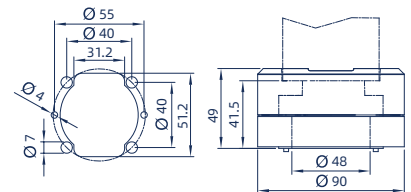

#### Connection component, size 120x65mm

Material and surface finish: cast aluminium--bright silver baking finish

Rotation angle: 320°

Material number: ES301307

Order number: 6085.340

#### Connection component, dia. 90mm

Material and surface finish: cast aluminium--bright silver baking finish

Rotation angle: 320°

Material number: ES301265

Order number: 6085.301