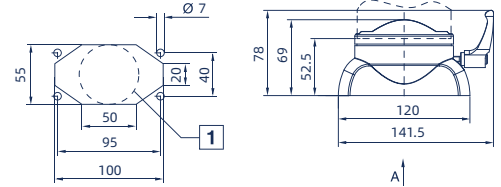

### Arm Components

#### Connection component, size 120x65mm

Material and surface finish: cast aluminium--bright silver baking finish

Rotation angle: 320°

Material number: ES301307

Order number: 6085.340